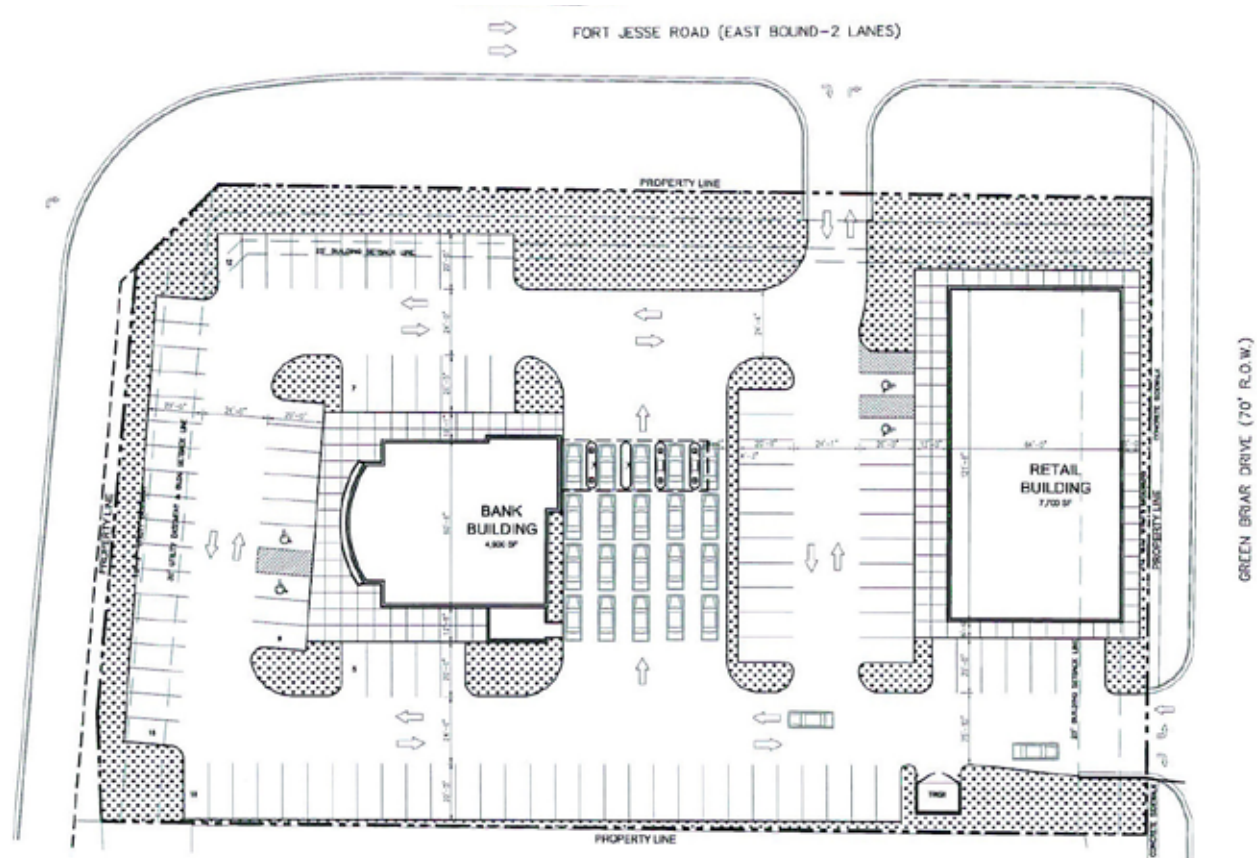

Veteran's Parkway and Fort Jesse Road *Normal, IL*

GREEN BRIAR DRIVE (70' R.O.W.)